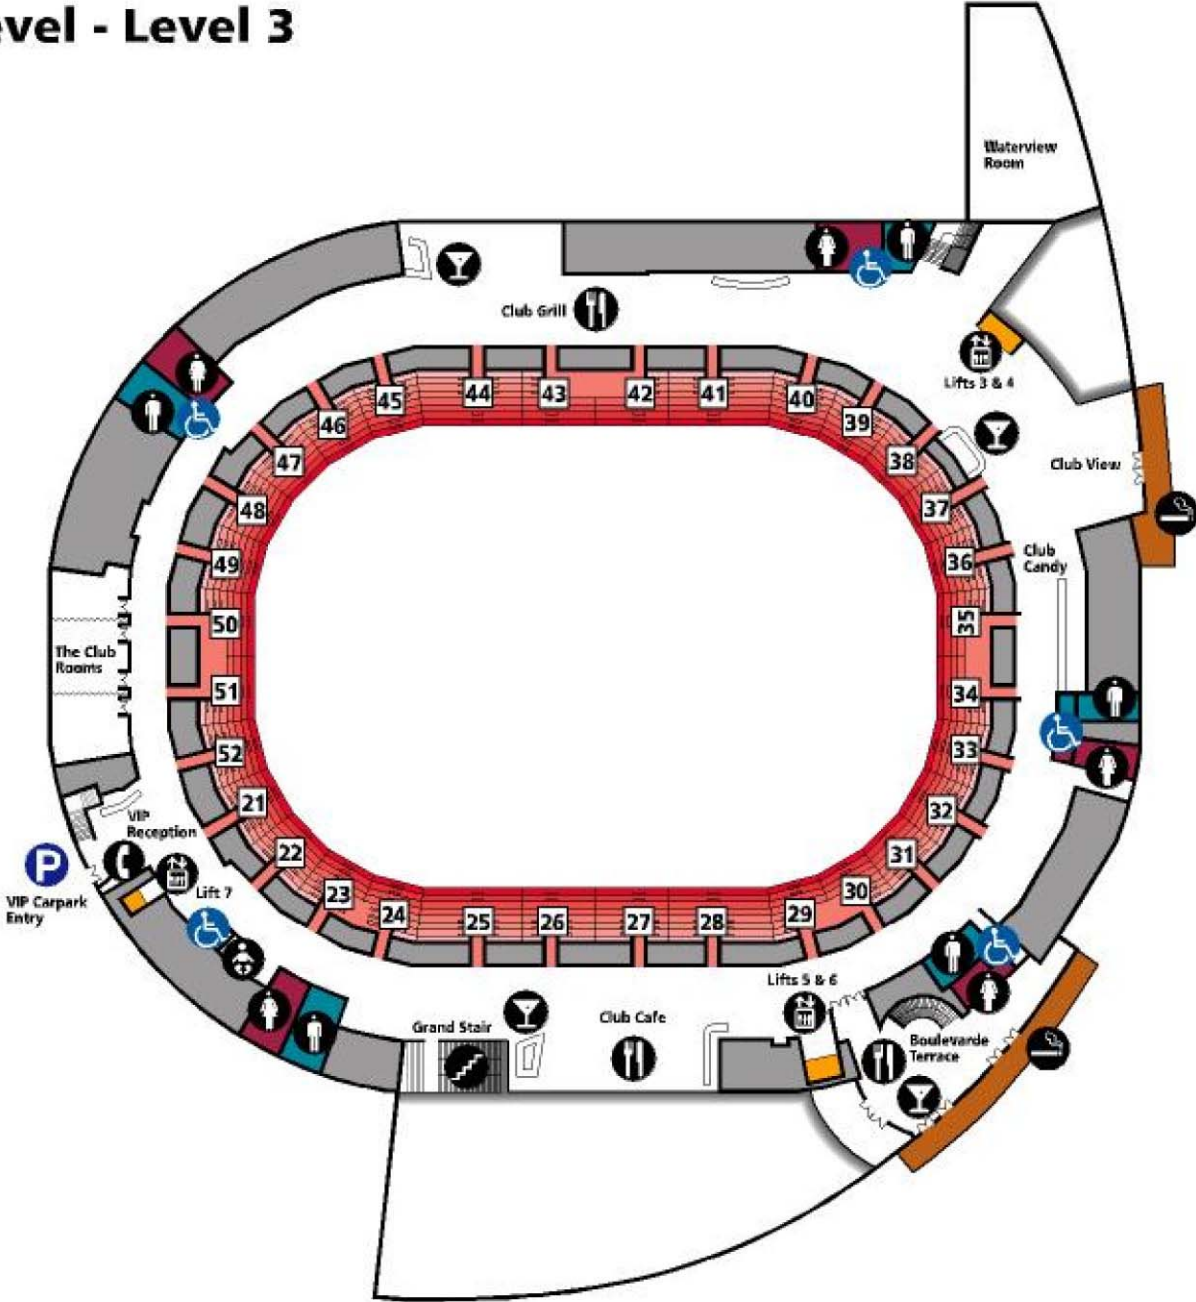

Club Level - Level 3

-  Door Numbers
-  Grand Stair
-  Food
-  Bars
-  Toilets
-  Accessible Toilets
-  Telephone
-  Public Lifts
-  Family Room
-  Smoking Areas